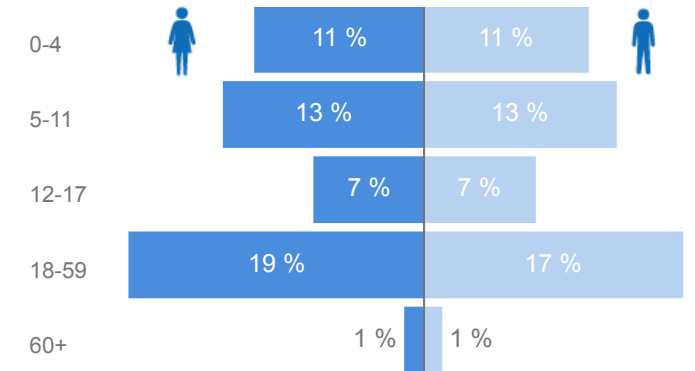

Uganda - Refugee Statistics January 2020 - Rwamwanja

Total Population

71,707

Total Households

18,384

Women and Children

82 %
58,829

Elderly

2 %
1,681

Total Refugees

71,392

Total Asylum-Seekers

315

Female

52 %
37,028

Youth 15-24

16 %
11,198

Zones

Level3	HHs	Individuals
Kyempango	4,998	19,506
Mahani	2,672	9,619
Kaihora	2,454	10,441
Nkoma	1,956	7,838
Ntenungi	1,807	7,633
Base Camp	1,738	6,525
Mahiga	1,148	4,040
Kikuura	651	2,463
Wajjagahe	522	2,044
Buguta	376	1,396

Age & Gender Breakdown