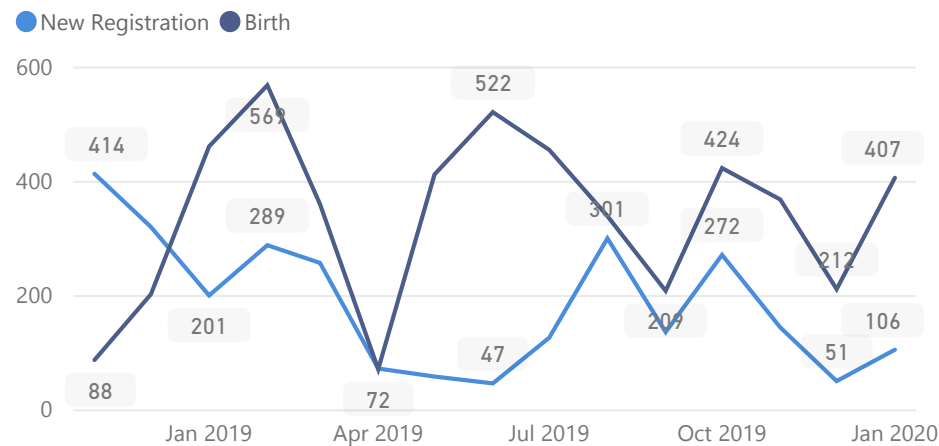

Uganda - Refugee Statistics January 2020 - Rwamwanja

Total Population

71,707

Total Households

18,384

Women and Children

82 %
58,829

Elderly

2 %
1,681

Total Refugees

71,392

Total Asylum-Seekers

315

Female

52 %
37,028

Youth 15-24

Age & Gender Breakdown

Country of Origin - Top 5	Total
Democratic Republic of the Congo	71,395
Rwanda	127
South Sudan	118
Burundi	45
Somalia	8

New Registration by Month

Occupation

* - Top 7 **63.2%** Have occupation